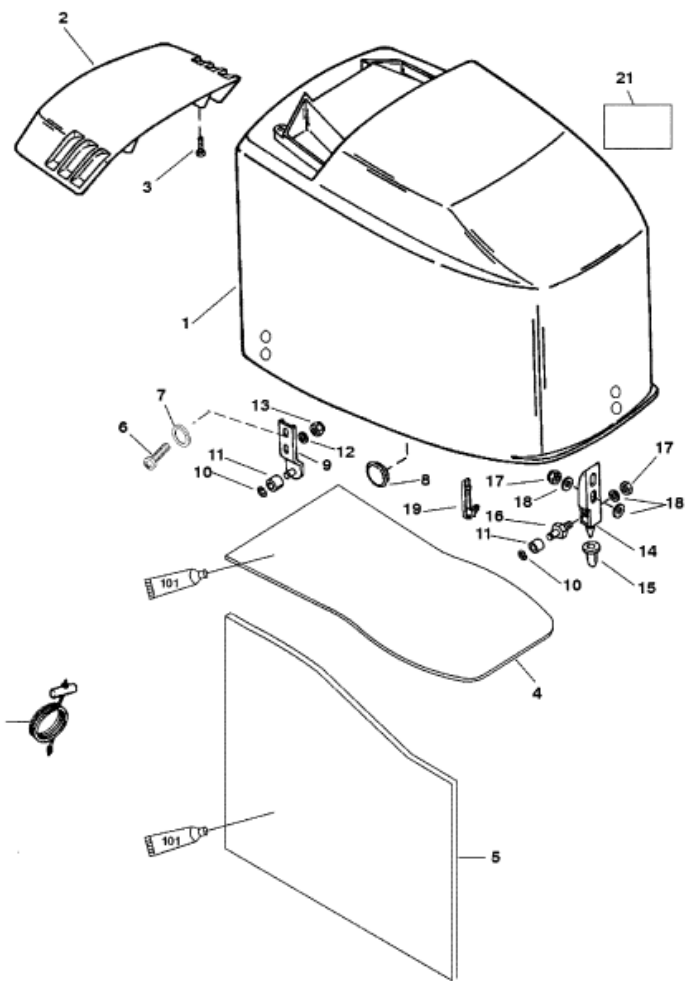

Parts List

101 Hot Glue (Obtain Locally)

Ref	Class	Part	Description	Qty	Comment	Footnote
1	4001	814277T18	TOP COWL ASSEMBLY	1	(BLACK)(SEAPRO)	
1	4001	814277A19	TOP COWL ASSEMBLY	1	(SILVER)(MARATHON)	
1	4001	814277T14	TOP COWL ASSEMBLY	1	(BLACK)	
1	4001	814277T15	TOP COWL ASSEMBLY	1	(SILVER)	
2		821256T 1	AIR INLET	1	(BLACK)	
2		821256F 2	AIR INLET	1	(SILVER)	
3	10	821300 16	SCREW (M6 X 1.0)	4		
4		821250A 1	SOUND BLANKET KIT	1		
5		NSS	SOUND BLANKET (SIDE)	2		
6	10	830024 30	SCREW (M6 X 30)	6	(SEAPRO/MARATHON)	
7	12	29245	WASHER	6	(SEAPRO/MARATHON)	
8	19	823865	CAP PLUG	2		
9		821248	REAR LATCH HOOK	2		
10	53	823795 1	RETAINING RING	3		
11		815263	ROLLER	3		
12	12	29245	WASHER	4		
13	11	40136 6	NUT (M6 X 1)	4		
14		821249M 2	FRONT BRACKET	1		
15		815477	LATCH BUMPER	1		
16		815538 1	ROLLER PIN	1		
17	11	40136 6	NUT	3		
18	12	29245	WASHER	3		
19		826639T	COVER	1		
20		47341A11	STARTER ROPE	1		
21		NSS	DECAL-BREAK-IN	1		